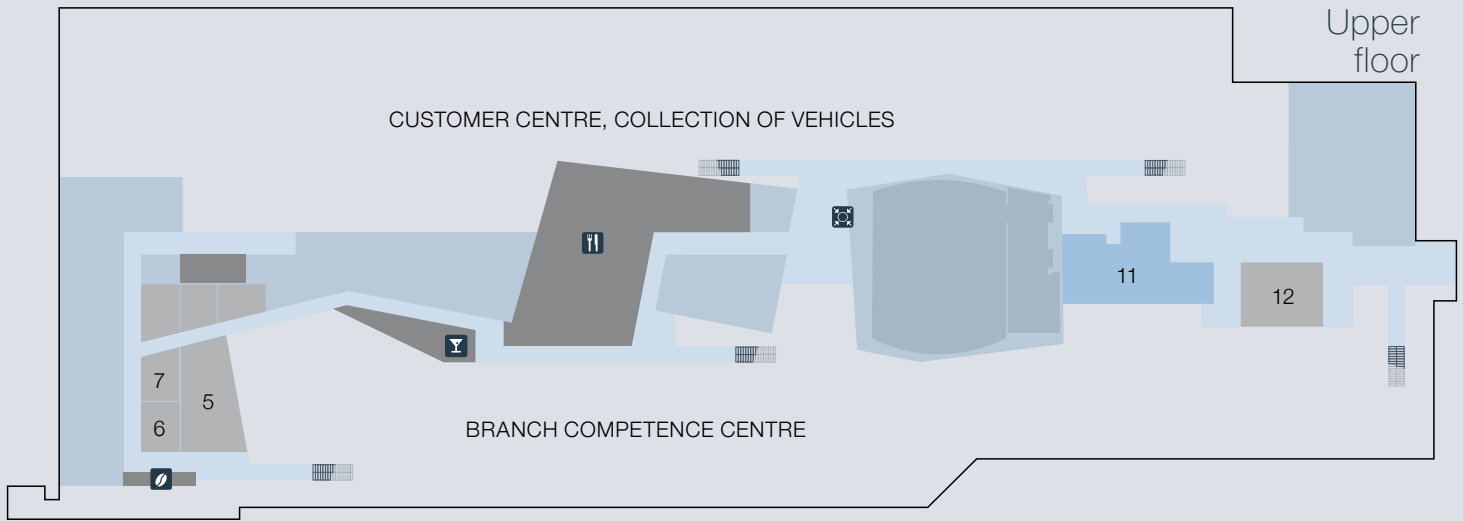

Delve into the world of MAN Truck & Bus and experience it for yourself.

- 1** Truck Forum
- 2** Bus Forum
- P** Forum multi-storey car park

- |                                 |  |                               |
|---------------------------------|--|-------------------------------|
| <b>1</b> Auditorium             | <b>11</b> Customer Centre Check-in           | <b>←</b> Brand World entrance |
| <b>2</b> Conference 1           | <b>12</b> Conference 4 / ProfiDrive Training | <b>☉</b> Espresso bar         |
| <b>3</b> Conference 2           | <b>i</b> Info point                          | <b>☙</b> Trucker's Lounge     |
| <b>4</b> Conference 3           | <b>⊕</b> Meeting point                       | <b>  </b> Restaurant          |
| <b>5</b> Customer Advice Centre | <b>⊕</b> Info point BCC                      |                               |
| <b>6 - 10</b> Meeting rooms     | <b>♿</b> Toilets                             |                               |