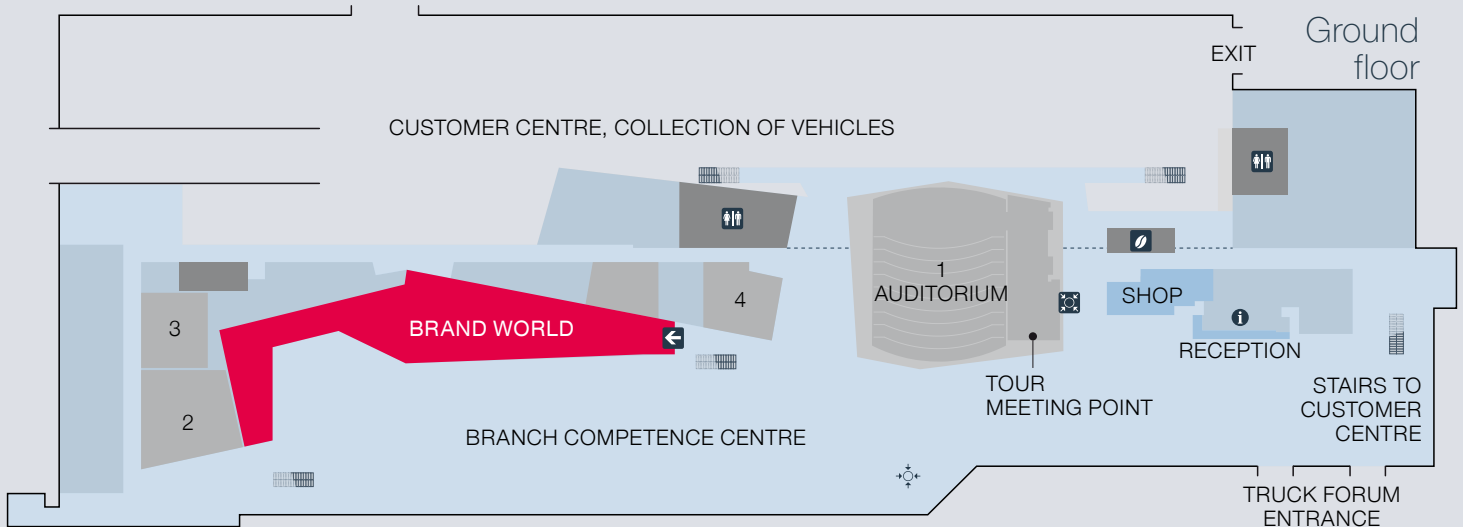

Delve into the world of MAN Truck & Bus and experience it for yourself.

- 1** Truck Forum
- 2** Bus Forum
- P** Forum multi-storey car park

- |                                 |  |                               |
|---------------------------------|--|-------------------------------|
| <b>1</b> Auditorium             | <b>11</b> Customer Centre Check-in           | <b>←</b> Brand World entrance |
| <b>2</b> Conference 1           | <b>12</b> Conference 4 / ProfiDrive Training | <b>☉</b> Espresso bar         |
| <b>3</b> Conference 2           | <b>i</b> Info point                          | <b>☙</b> Trucker's Lounge     |
| <b>4</b> Conference 3           | <b>⊕</b> Meeting point                       | <b>  </b> Restaurant          |
| <b>5</b> Customer Advice Centre | <b>⊕</b> Info point BCC                      |                               |
| <b>6 - 10</b> Meeting rooms     | <b>♿</b> Toilets                             |                               |